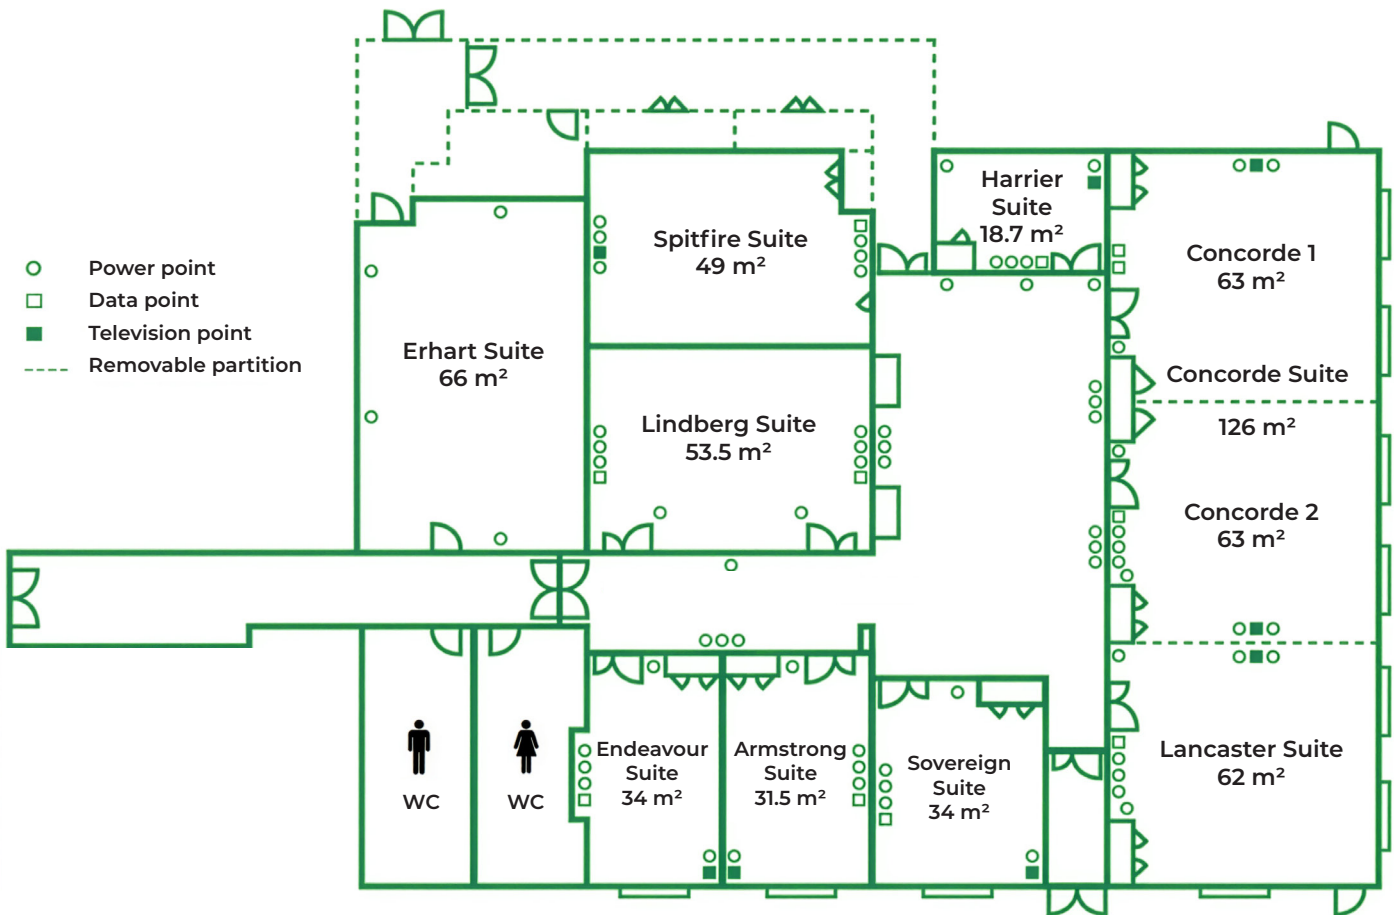

Holiday Inn

AN IHG HOTEL

LONDON-GATWICK AIRPORT

Holiday Inn London-Gatwick Airport

Povey Cross Road, Surrey, RH6 0BA, United Kingdom

0129 378 7605 | events@higatwickairport.com

@higatwickairport