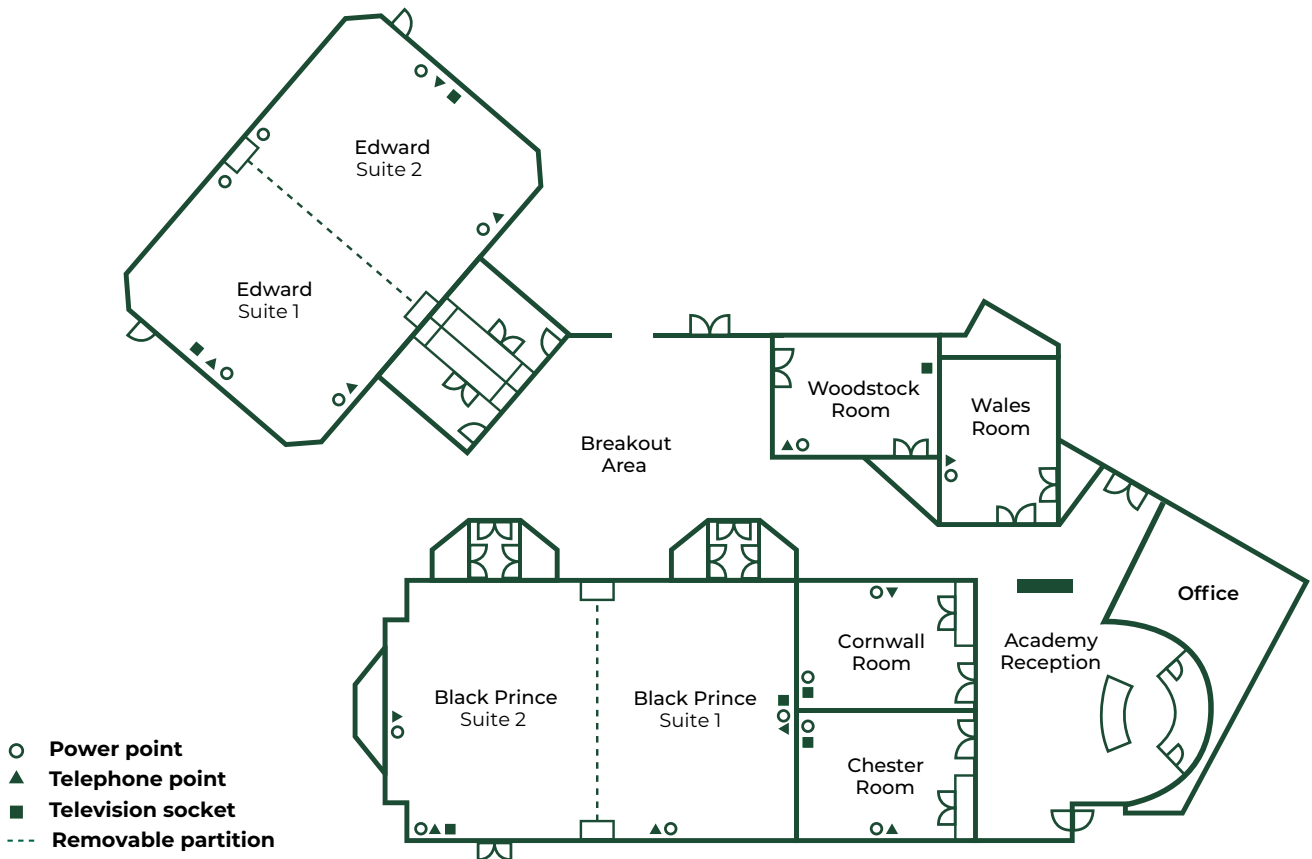

Holiday Inn

— BY IHG —

LONDON-BEXLEY

ULEZ zone

If you are travelling from Kent, you can access our hotel via the A2 without entering the ULEZ zone. We are the only hotel in the Bexley / Bexleyheath area to be located outside the zone. Although, please note if you are travelling further into London, Bexley and Bexleyheath you will be inside the zone.

Holiday Inn London-Bexley

Black Prince Interchange, Southwold Road, London, DA5 1ND

+44 (0) 1322 464 900 | events@hilondonbexley.com

@holidayinnlondonbexley