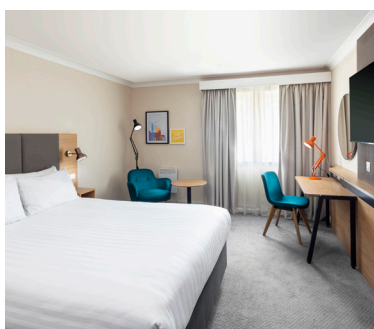

Holiday Inn Reading-South

Meetings & Events Fact Sheet

Holiday Inn Reading-South M4, Jct. 11 is in easy reach of the M4. Our hotel has a range of comfortable bedrooms, delicious dining and on-site car parking for cars and coaches. We've got a choice of 12 flexible meeting spaces and can cater for up to 180 delegates. Each of our rooms have great facilities including air conditioning. You'll also find that we're close to the Green Park, Winnersh and Thames Valley business parks.

-  No. of bedrooms 202
-  17 twin rooms available
-  Gym
-  220 free parking spaces on-site
-  1 charging point
-  Reading Railway Station (4.1 miles)
-  Heathrow (26.5 miles)
-  11 meeting rooms
-  Air conditioning in all M&E rooms
-  Natural daylight in all M&E rooms