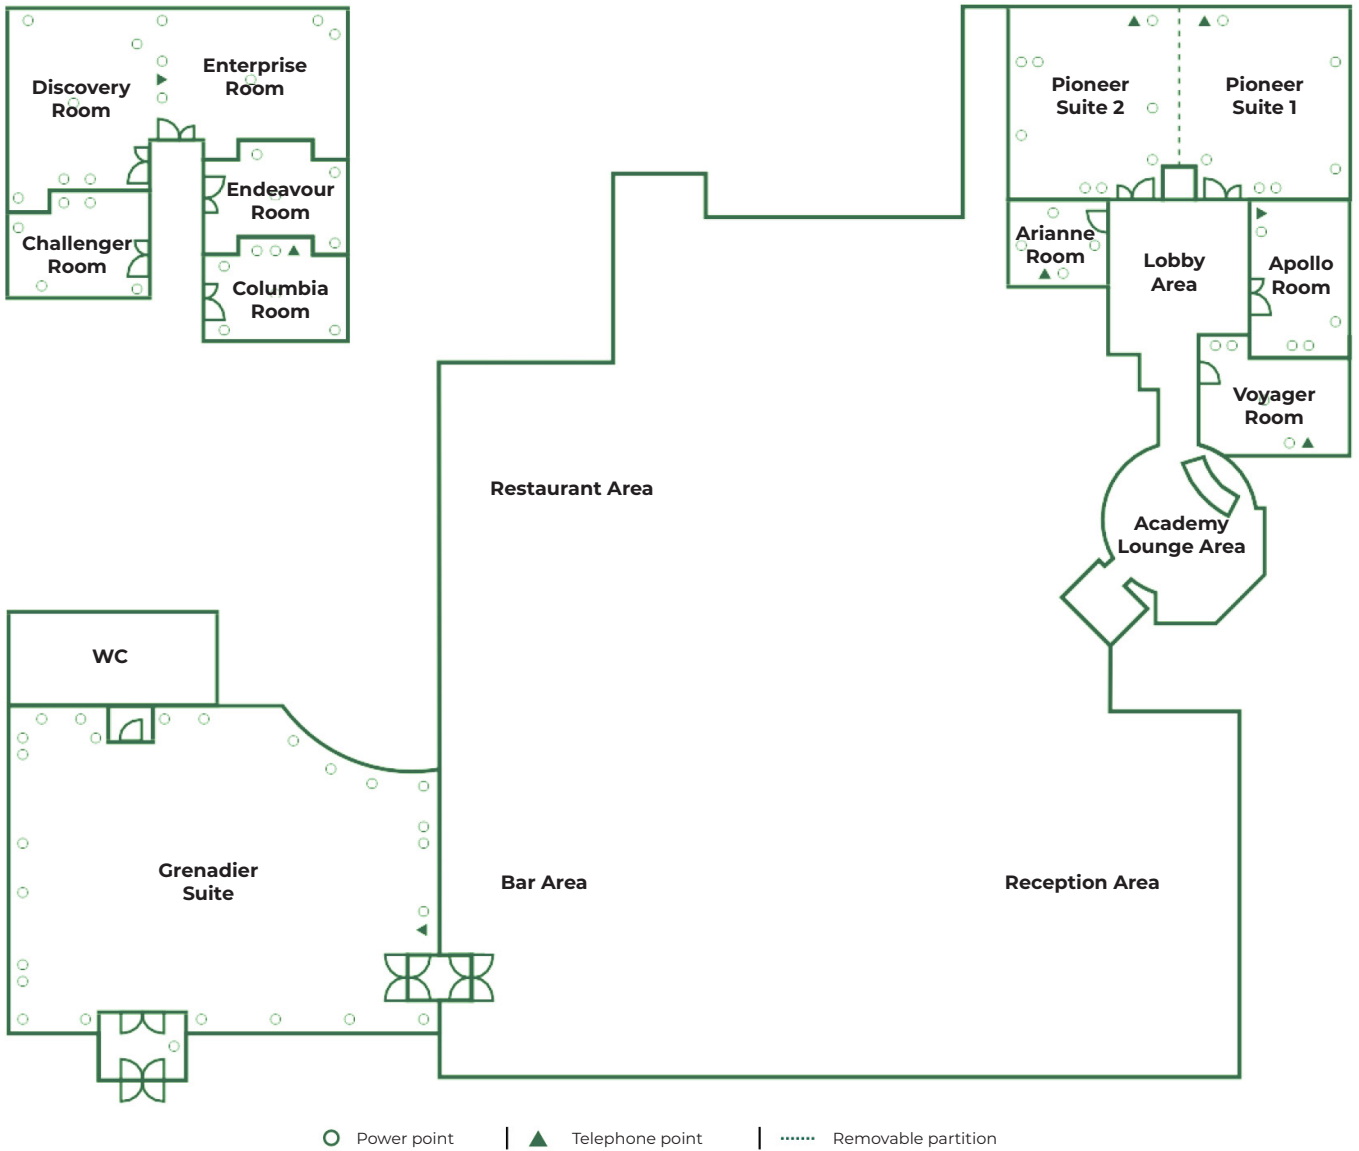

Holiday Inn
— BY IHG —
READING-SOUTH

Holiday Inn Reading-South

Basingstoke Road, Reading, Berkshire, RG2 0SL, United Kingdom
0118 987 0461 | events@hireadingsouth.com

@holidayinnreadingsouth