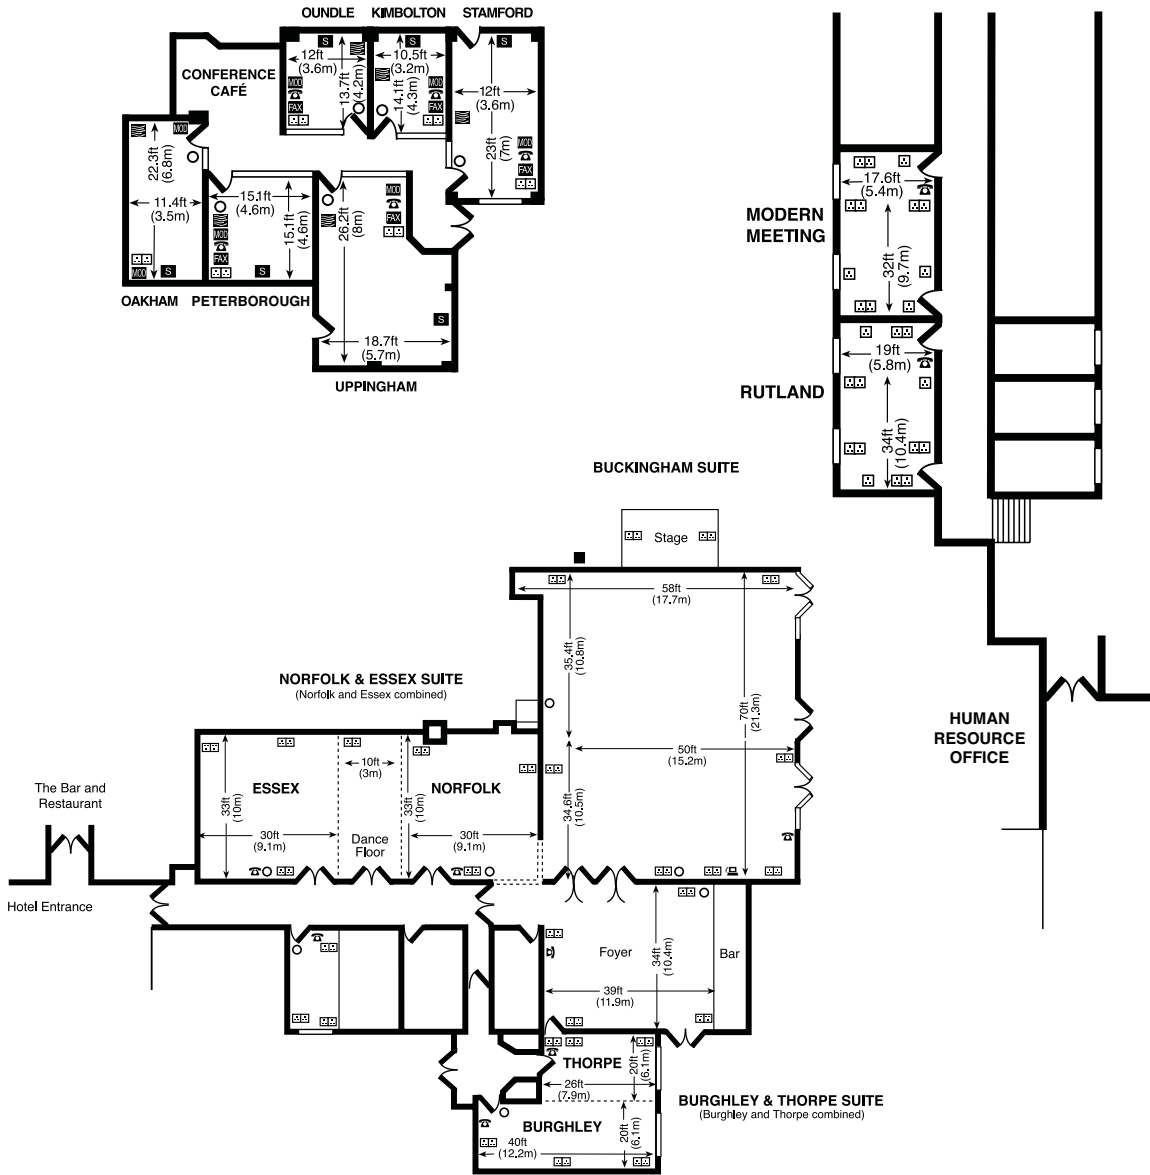

# Holiday Inn Peterborough - West

-  No. of bedrooms 133
-  46 twin rooms available
-  Gym
-  Pool
-  Spa
-  250 free parking spaces on-site
-  1 charging point
-  Peterborough Station (2 miles)
-  London Stansted (55 miles)  
London Luton (55 miles)
-  13 meeting rooms
-  Air conditioning in all M&E rooms
-  Outdoor dining capacity of 200

	Dimensions (L x W) (m)	Theatre	Classroom	Boardroom	Cabaret
<b>First Floor</b>					
Rutland Suite	5.8 x 10.4	50	24	22	21
Modern Suite	5.4 x 9.7	40	21	18	21
<b>Ground Floor</b>					
Buckingham Suite	21.3 x 17.7	450 (400)	180 (150)	80	180 (160)
Essex Suite	9.1 x 10	70	42	28	42
Norfolk Suite	9.1 x 10	60	25	25	35
Norfolk & Essex Suite	21.2 x 10	150	90	75	70
Burghley Suite	6.1 x 12.2	40	30	30	28
Thorpe Suite	7.9 x 6.1	28	15	20	21
Burghley & Thorpe Suite	12.2 x 7.9	70	45	30	42
Oakham Suite	3.5 x 6.8	N/A	N/A	10	N/A
Peterborough Suite	4.6 x 4.6	N/A	N/A	9	N/A
Uppingham Suite	5.7 x 8	30	N/A	18	N/A
Oundle Suite	4.2 x 3.6	N/A	N/A	4	N/A
Kimbolton Suite	4.3 x 3.2	N/A	N/A	4	N/A
Stamford Suite	7 x 3.6	25	N/A	14	N/A

**KEY**

- |  |   |   |
|--|---|---|
|  Single 13 amp socket |  Facsimile Point |  Air-conditioning controls |
|  Double 13 amp socket |  ISDN socket     |  Movable partition         |
|  Telephone point      |  Screen          |  Column                    |
|  Modem point          |  Dimmer          |   |