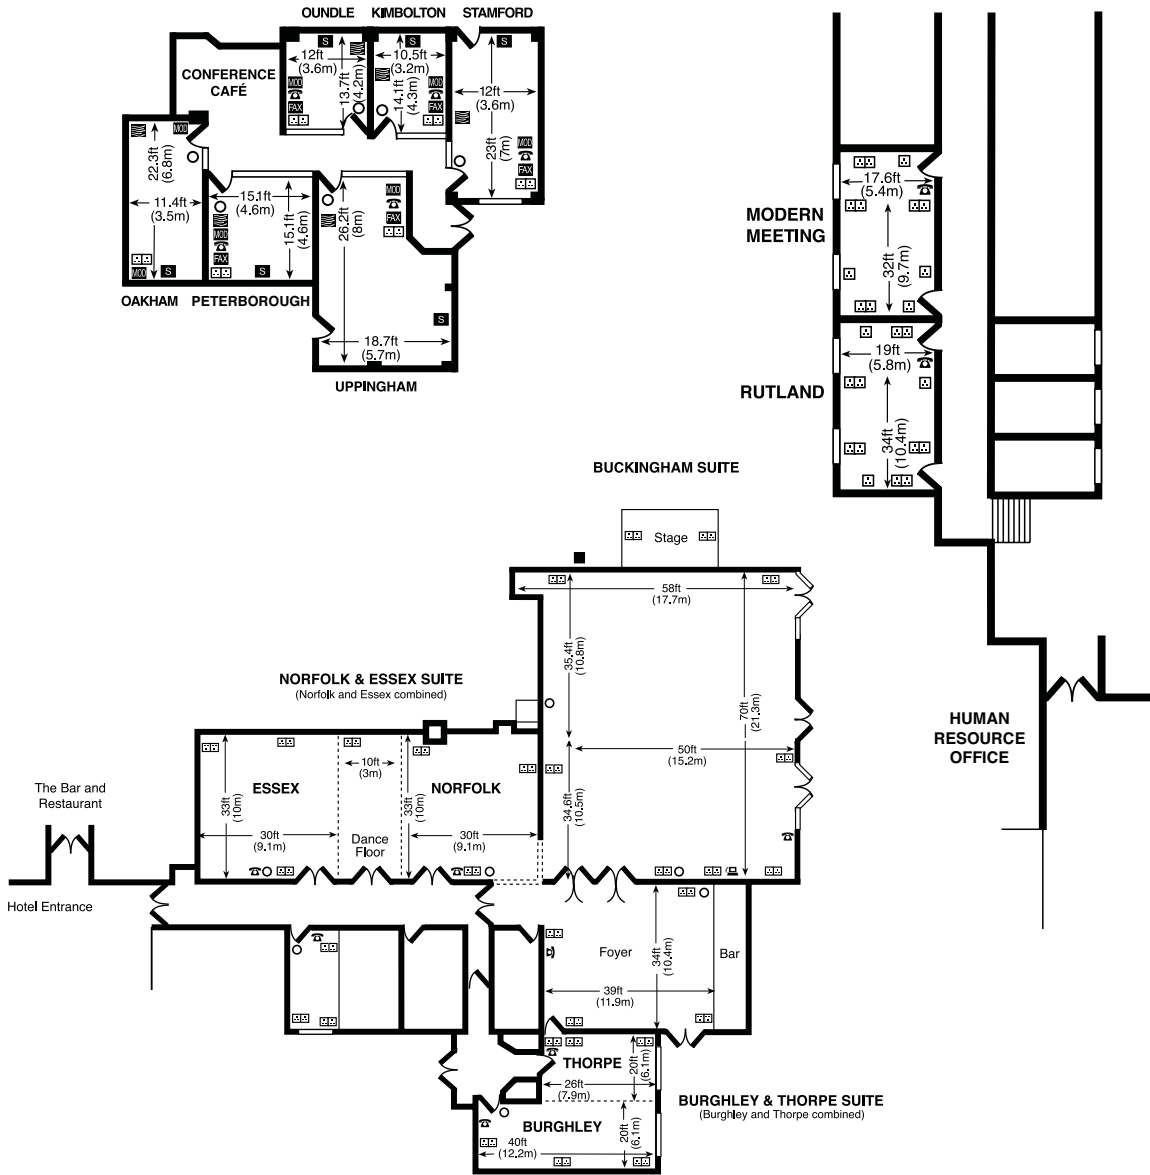

-  No. of bedrooms 133
-  46 twin rooms available
-  Gym
-  Pool
-  Spa
-  250 free parking spaces on-site
-  1 charging point
-  Peterborough Station (2 miles)
-  London Stansted (55 miles)  
London Luton (55 miles)
-  13 meeting rooms
-  Air conditioning in all M&E rooms
-  Outdoor dining capacity of 200

	Dimensions (L x W) (m)	Theatre	Classroom	Boardroom	Cabaret
<b>First Floor</b>					
Rutland Suite	5.8 x 10.4	50	24	22	21
Modern Suite	5.4 x 9.7	40	21	18	21
<b>Ground Floor</b>					
Buckingham Suite	21.3 x 17.7	450 (400)	180 (150)	80	180 (160)
Essex Suite	9.1 x 10	70	42	28	42
Norfolk Suite	9.1 x 10	60	25	25	35
Norfolk & Essex Suite	21.2 x 10	150	90	75	70
Burghley Suite	6.1 x 12.2	40	30	30	28
Thorpe Suite	7.9 x 6.1	28	15	20	21
Burghley & Thorpe Suite	12.2 x 7.9	70	45	30	42
Oakham Suite	3.5 x 6.8	N/A	N/A	10	N/A
Peterborough Suite	4.6 x 4.6	N/A	N/A	9	N/A
Uppingham Suite	5.7 x 8	30	N/A	18	N/A
Oundle Suite	4.2 x 3.6	N/A	N/A	4	N/A
Kimbolton Suite	4.3 x 3.2	N/A	N/A	4	N/A
Stamford Suite	7 x 3.6	25	N/A	14	N/A

**KEY**

- |                      |                 |                           |
|----------------------|-----------------|---------------------------|
| Single 13 amp socket | Facsimile Point | Air-conditioning controls |
| Double 13 amp socket | ISDN socket     | Movable partition         |
| Telephone point      | Screen          | Column                    |
| Modem point          | Dimmer          |                           |