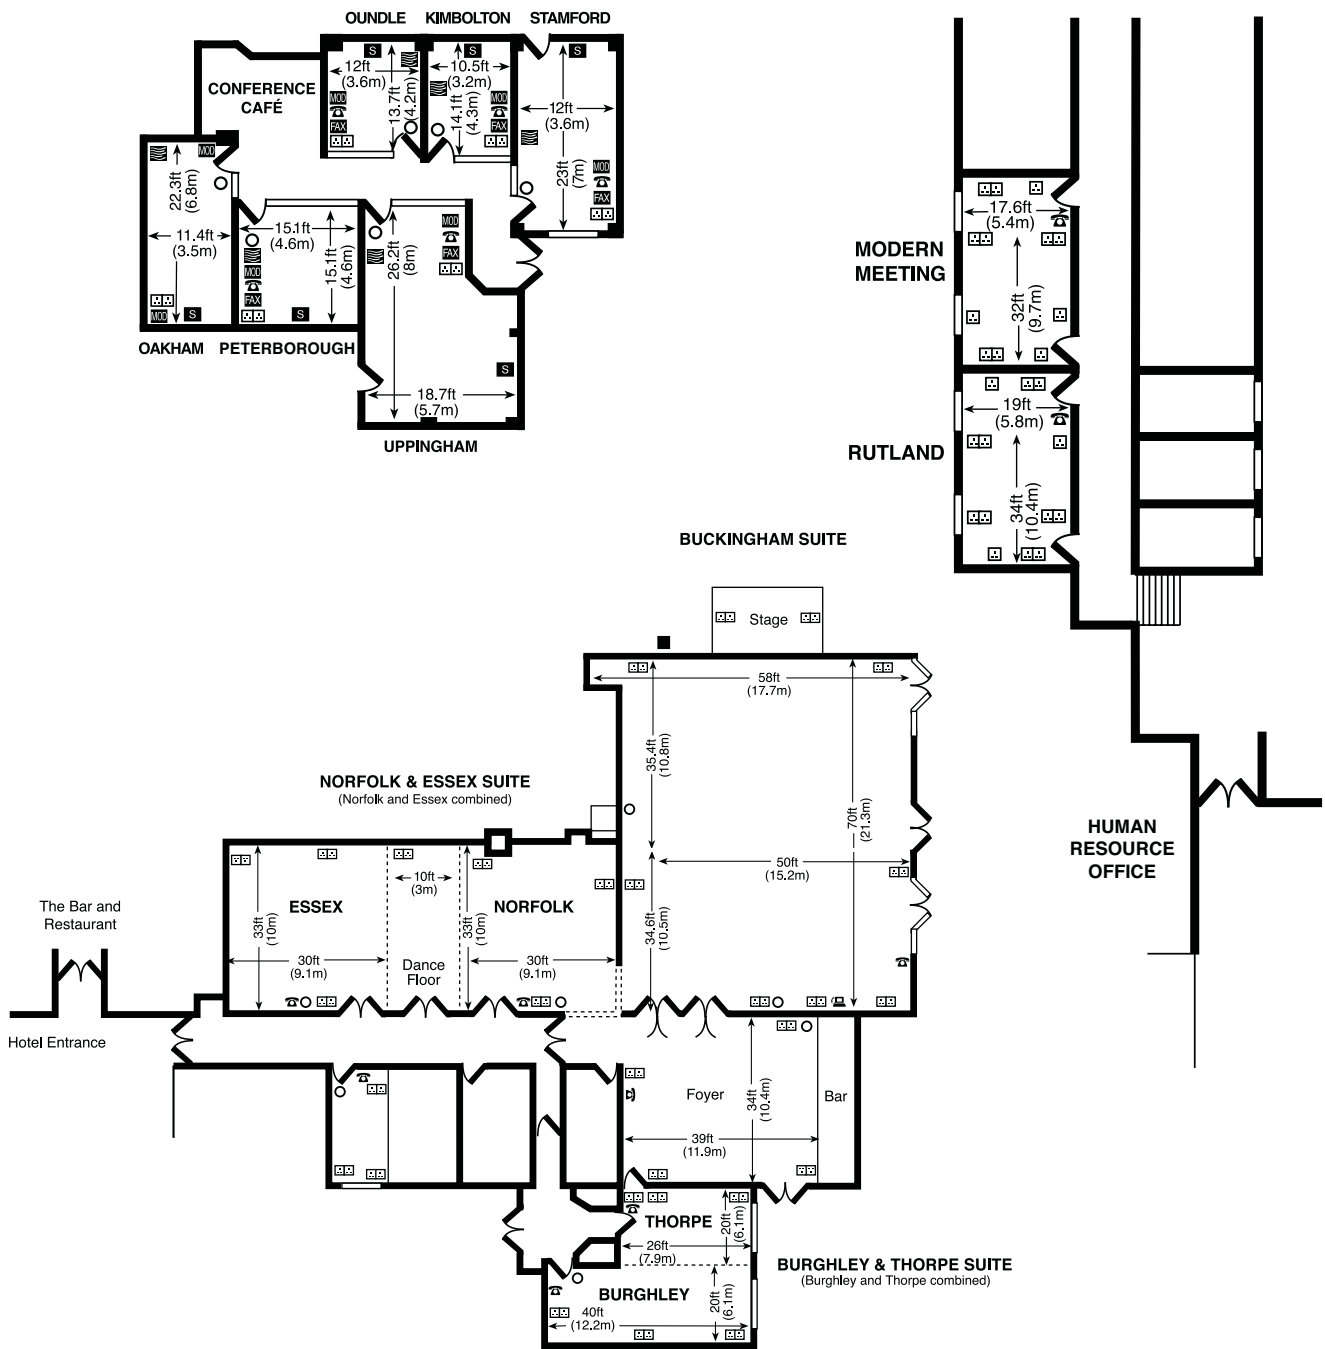

Holiday Inn Peterborough - West

Meetings & Events Fact Sheet

Holiday Inn Peterborough - West is perfectly located just 2 miles from the train station and minutes from the th A1 and A47 making it very accessible from all routes in the UK.

-  No. of bedrooms 133
-  46 twin rooms available
-  Gym
-  Pool
-  Spa
-  250 free parking spaces on-site
-  1 charging point
-  Peterborough Station (2 miles)
-  London Stansted (55 miles)
London Luton (55 miles)
-  13 meeting rooms
-  Air conditioning in all M&E rooms
-  Outdoor dining capacity of 200

	Dimensions	Theatre	Classroom	Boardroom	Cabaret
First Floor	(L x W) (m)				
Rutland Suite	5.8 x 10.4	50	24	22	21
Modern Suite	5.4 x 9.7	40	21	18	21
Ground Floor					
Buckingham Suite	21.3 x 17.7	450 (400)	180 (150)	80	180 (160)
Essex Suite	9.1 x 10	70	42	28	42
Norfolk Suite	9.1 x 10	60	25	25	35
Norfolk & Essex Suite	21.2 x 10	150	90	75	70
Burghley Suite	6.1 x 12.2	40	30	30	28
Thorpe Suite	7.9 x 6.1	28	15	20	21
Burghley & Thorpe Suite	12.2 x 7.9	70	45	30	42
Oakham Suite	3.5 x 6.8	N/A	N/A	10	N/A
Peterborough Suite	4.6 x 4.6	N/A	N/A	9	N/A
Uppingham Suite	5.7 x 8	30	N/A	18	N/A
Oundle Suite	4.2 x 3.6	N/A	N/A	4	N/A
Kimbolton Suite	4.3 x 3.2	N/A	N/A	4	N/A
Stamford Suite	7 x 3.6	25	N/A	14	N/A

Key

☐ Single 13 amp socket

☐☐ Double 13 amp socket

☎ Telephone point

MOD Modem point

FAX Facsimile Point

☎ ISDN socket

S Screen