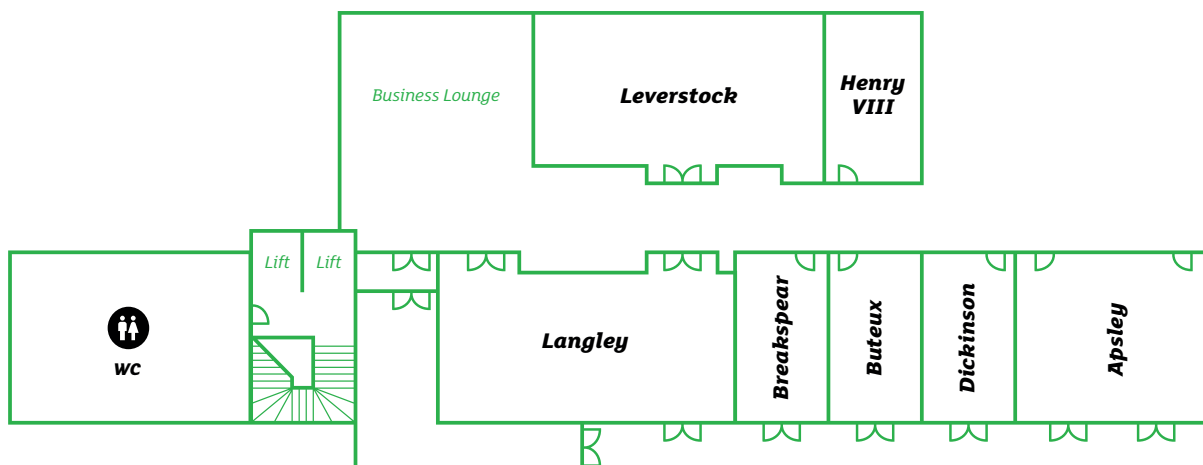

- No. of bedrooms 150
- 55 twin rooms available
- Gym
- Pool
- 120 parking spaces on-site
- 2 charging points
- Hemel Hempstead (3.1 miles)
- London Luton (10.8 miles)
- 7 meeting rooms
- Air conditioning in all M&E rooms
- Natural daylight in all M&E rooms

Leverstock Suite

Apsley Suite

|                   | Dimensions (LxW) (m) | Theatre | Classroom | Boardroom | Banquet | Cabaret |
|-------------------|----------------------|---------|-----------|-----------|---------|---------|
| Leverstock Suite  | 11.2 x 5.5           | 60      | 30        | 30        | 50      | 40      |
| Langley Suite     | 11.2 x 5.5           | 80      | 30        | 30        | 50      | 40      |
| Apsley Suite      | 7.3 x 5.5            | 40      | 18        | 20        | 20      | 20      |
| Dickinson Suite   | 6.1 x 3.5            | N/A     | N/A       | 12        | N/A     | N/A     |
| Henry VIII Suite  | 6.1 x 3.5            | N/A     | N/A       | 12        | N/A     | N/A     |
| Breakspeare Suite | 6.1 x 3.5            | N/A     | N/A       | 12        | N/A     | N/A     |
| Buteux Suite      | 6.1 x 3.5            | N/A     | N/A       | 12        | N/A     | N/A     |

Henry VIII Suite

Leverstock Suite

**Holiday Inn Hemel-Hempstead**

Breakspear Way, Hemel Hempstead, HP2 4UA, United Kingdom

0144 220 6221 | [events@hihemelhempstead.com](mailto:events@hihemelhempstead.com)