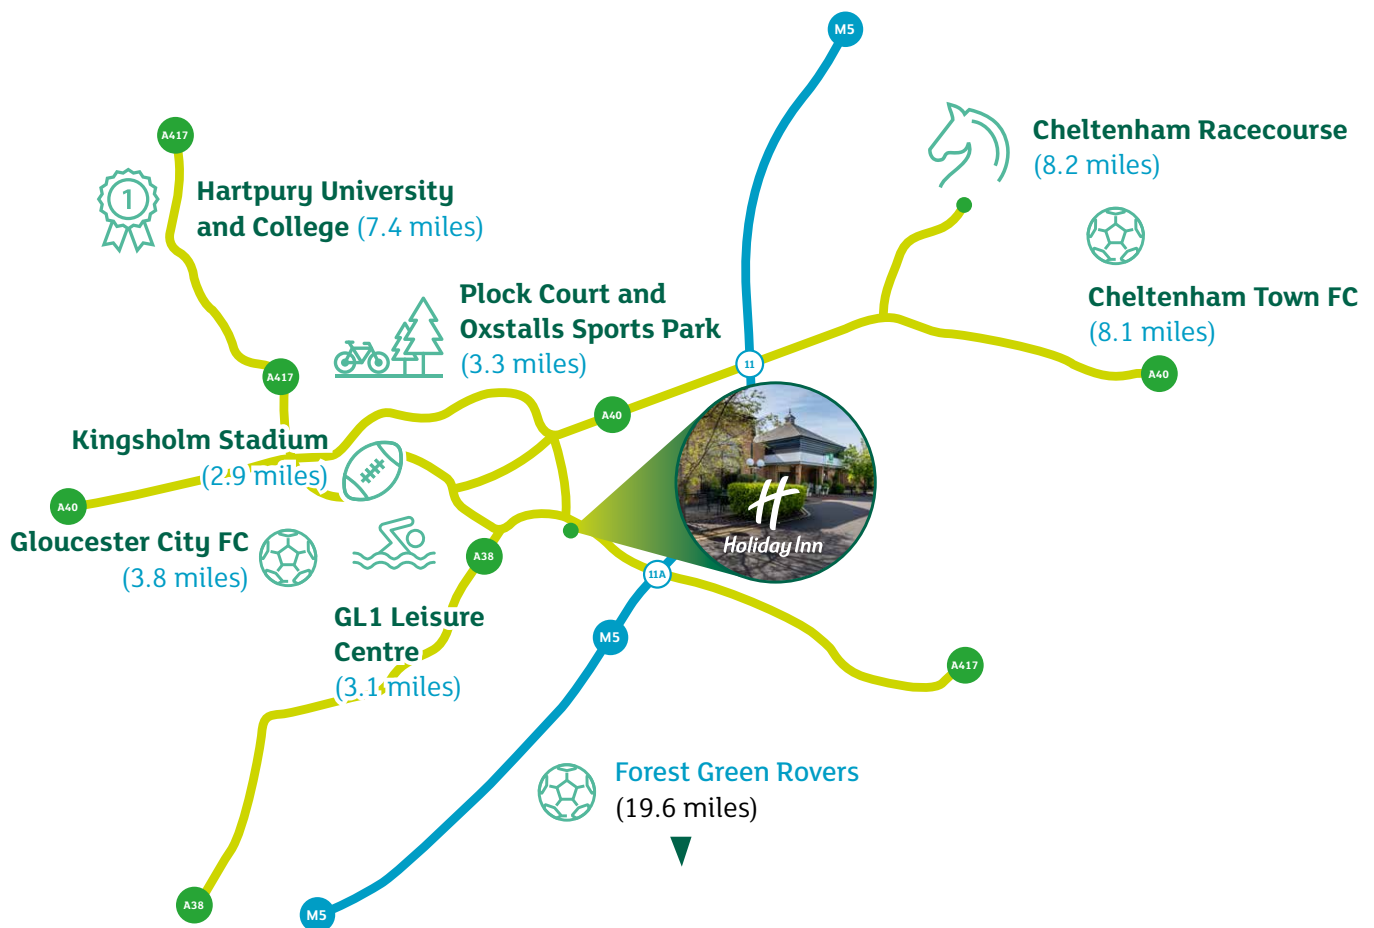

*Feel like you're the
home team, even when
you're on the road*

Here at **Holiday Inn Gloucester-Cheltenham**
we are the perfect location for
all your team accommodation needs.

When it comes to team travel and accommodation, our goal is to make your job easier, by providing everything from simple booking options, great service and excellent value - so all you need to do is focus on the game.

Holiday Inn

AN IHG® HOTEL

GLOUCESTER-CHELTENHAM

 /HolidayInnGloucesterCheltenham

 @holidayinngloucestercheltenham