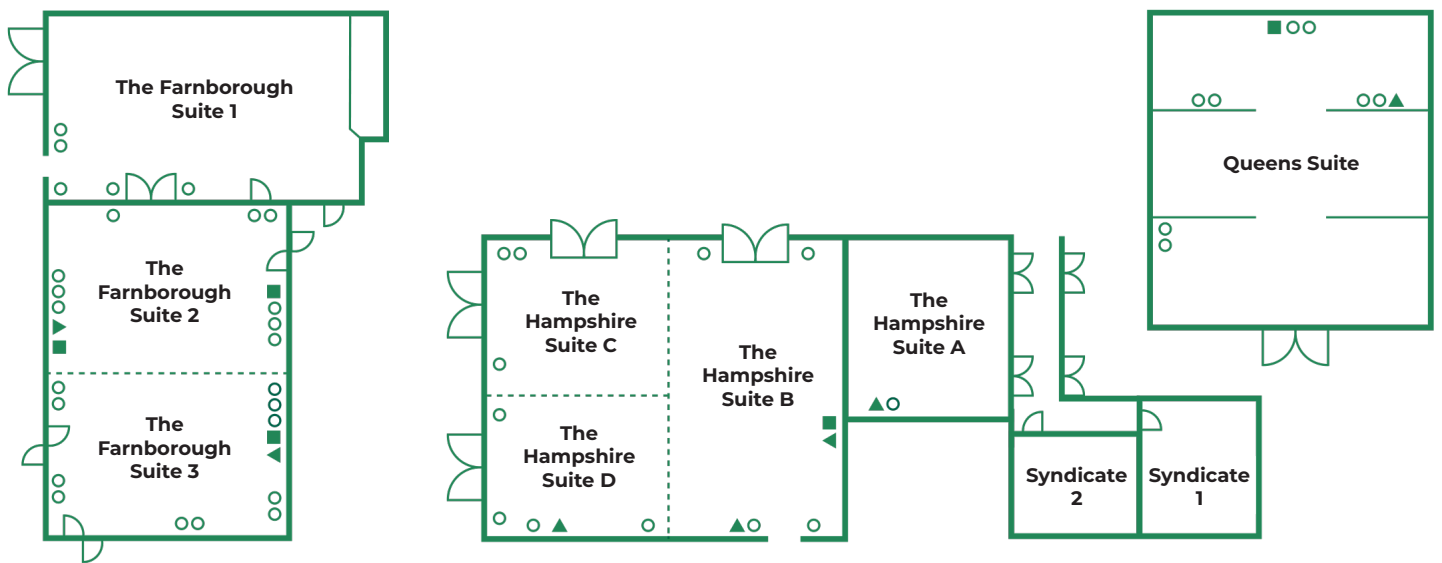

Holiday Inn
BY IHG
FARNBOROUGH

○ Power point | ▲ Telephone point | ■ Television socket | ----- Removable partition

Holiday Inn Farnborough

Lynchford Road, Farnborough, Hampshire, GU14 6AZ, United Kingdom
0125 285 9200 | reservations@hifarnborough.com

holidayinnfarnborough