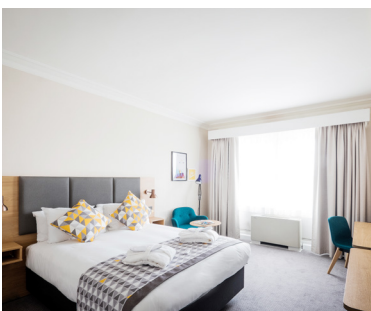

Holiday Inn Farnborough

Meetings & Events Fact Sheet

Modern, practical and in a great location, Holiday Inn Farnborough offers flexible meeting spaces, comfortable bedrooms, and delicious dining in our Open Lobby. We have 12 meeting rooms, with the largest room holding up to 220 delegates, plus dedicated refreshment areas. Our hotel has a spacious outdoor area that's ideal for all kinds of events, such as BBQs and team-building. We're also only a 3-minute drive and 10-minute walk away from Farnborough Exhibition Centre.

-  No. of bedrooms 142
-  29 twin rooms available
-  Gym
-  170 free parking spaces on-site
-  2 charging points
-  Farnborough (2 miles)
-  Heathrow (20 miles) / Farnborough Airport (2.9 miles)
-  10 meeting rooms
-  Air conditioning in all M&E rooms
-  Outdoor dining capacity of 42

	Dimensions (LxW) (m)	Theatre	Classroom	Boardroom	Banquet	Cabaret
The Hampshire Suite	11.2 x 17.3	190	60	40	140	104
The Hampshire Suite A	7.5 x 6.2	35	18	16	N/A	24
The Hampshire Suite B	11.2 x 5.5	60	30	24	N/A	32
The Hampshire Suite C&D	5.1 x 5.6	16	12	10	N/A	N/A
Syndicate 1&2	4.28 x 4.28	N/A	N/A	8	N/A	N/A
The Farnborough Suite	14.3 x 7.6	N/A	N/A	N/A	80	N/A
The Farnborough Suite 1	13 x 6.6	40	22	18	30	24
The Farnborough Suite 2	7.6 x 7.6	36	18	12	30	18
The Farnborough Suite 3	7.6 x 7.6	36	18	12	30	18
Queens Suite	14.5 x 8.9	40	18	18	50	24
The Farnborough Suite 2 & 3	15.2 x 7.6	70	30	24	80	36