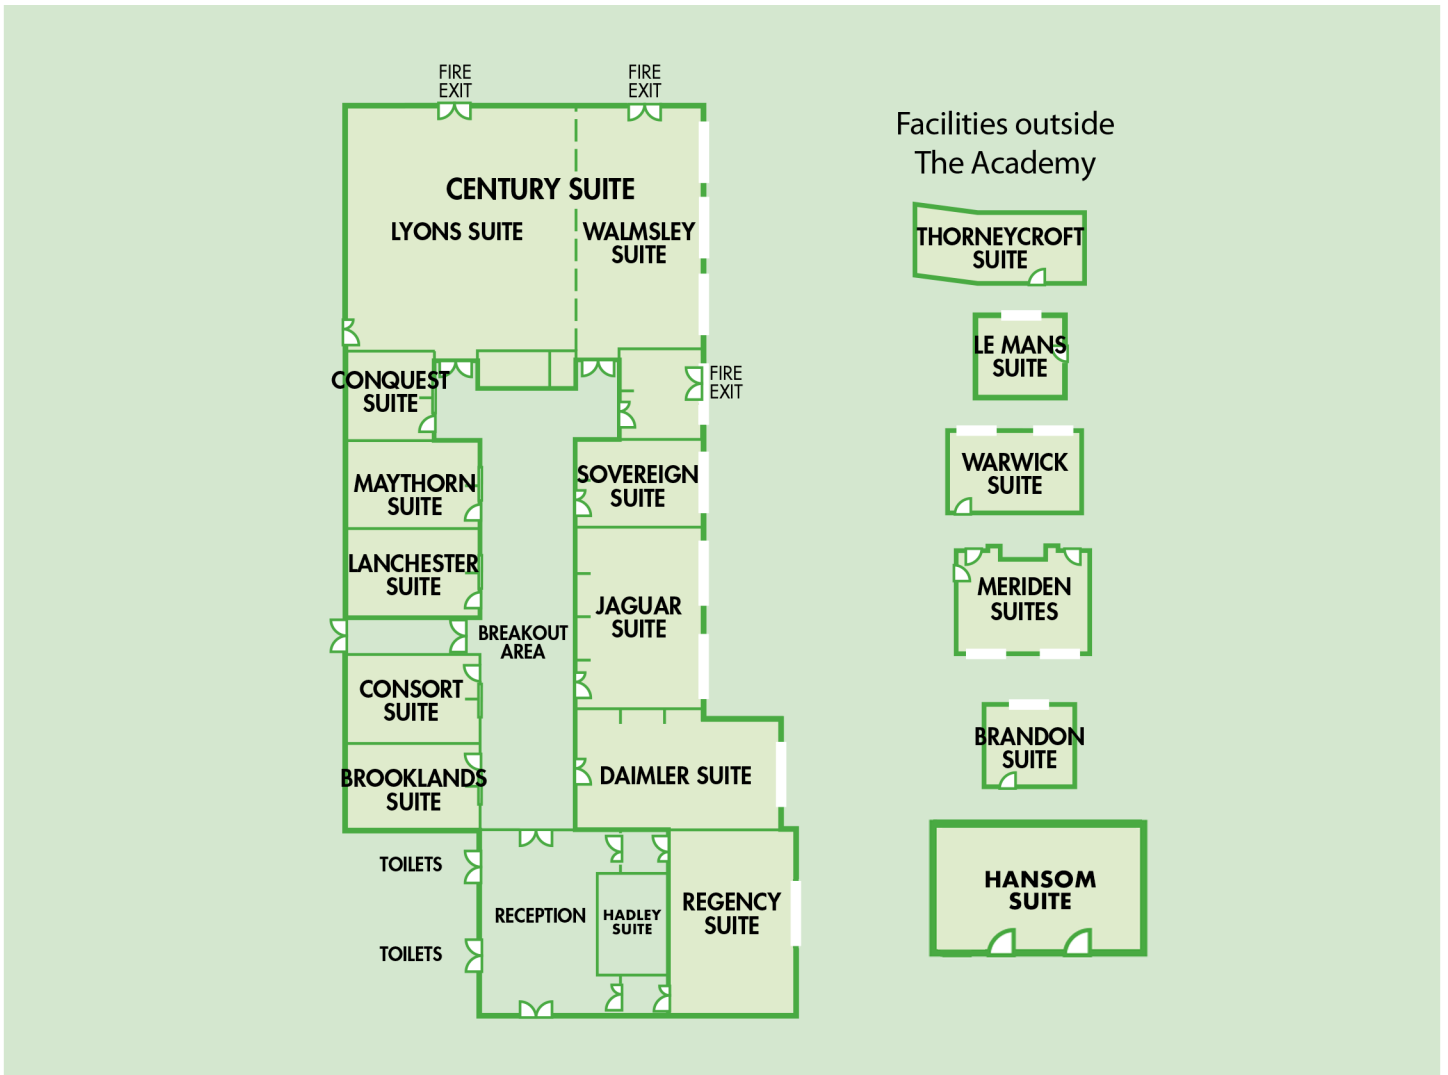

Holiday Inn Coventry

Meetings & Events Fact Sheet

Modern, practical and in a great location, Holiday Inn Coventry M6, J2 offers flexible meeting space, comfortable bedrooms and delicious dining in our contemporary restaurant. Our meeting rooms have built in audio and visual technology for simple, fuss free meetings and events. Offering free Wifi, onsite parking and easy access to transport links we are ideally situated for your event.

- No. of bedrooms
158
- 36 twin rooms
available
- 300 parking spaces
on-site
- 1 charging
point
- Coventry Station
(5 miles)
- Birmingham
(16.4 miles)
- 18 meeting
rooms
- Air conditioning in
all M&E rooms
- Natural daylight in
some M&E rooms

	Dimensions (m)	Theatre	Boardroom	Cabaret	Banquet
Ground Level					
Brooklands	4.8 x 6.75	25	12	N/A	N/A
Consort	4.8 x 6.75	25	12	N/A	N/A
Lanchester	4.8 x 6.75	25	12	N/A	N/A
Maythorn	4.8 x 6.75	25	12	N/A	N/A
Conquest	4.45 x 4.8	10	8	N/A	N/A
Regency	10.7 x 6.45	50	26	32	32
Daimler	10.7 x 6.45	N/A	26	N/A	N/A
Jaguar	10.7 x 6.45	50	26	32	32
Sovereign	4.8 x 6.45	25	12	N/A	N/A
Century (Lyons & Walmsley)	18.3 x 13.1	250	105	160	200
Lyons	11.7 x 12.8	160	N/A	64	100
Walmsley	6.5 x 14.6	90	40	40	50
Hadley	4.45 x 4.8	N/A	8	N/A	N/A
Outside The Academy (Upstairs)					
Meriden	7.0 x 4.5	30	16	N/A	N/A
Warwick	7.0 x 3.9	N/A	8	N/A	N/A
Thornycroft	7.0 x 3.0	10	8	N/A	N/A
Brandon	7.0 x 3.9	N/A	6	N/A	N/A
Outside The Academy (Ground Floor)					
Hansom Suite	11.0 x 16.0	70	28	48	56
Le Mans	4.45 x 5.05	10	8	N/A	N/A