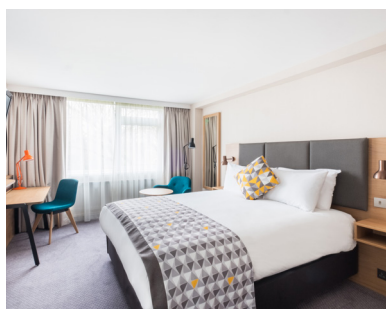

- No. of bedrooms
158
- 36 twin rooms
available
- 300 parking spaces
on-site
- 1 charging
point
- Coventry Station
(5 miles)
- Birmingham
(16.4 miles)
- 18 meeting
rooms
- Air conditioning in
all M&E rooms
- Natural daylight in
some M&E rooms