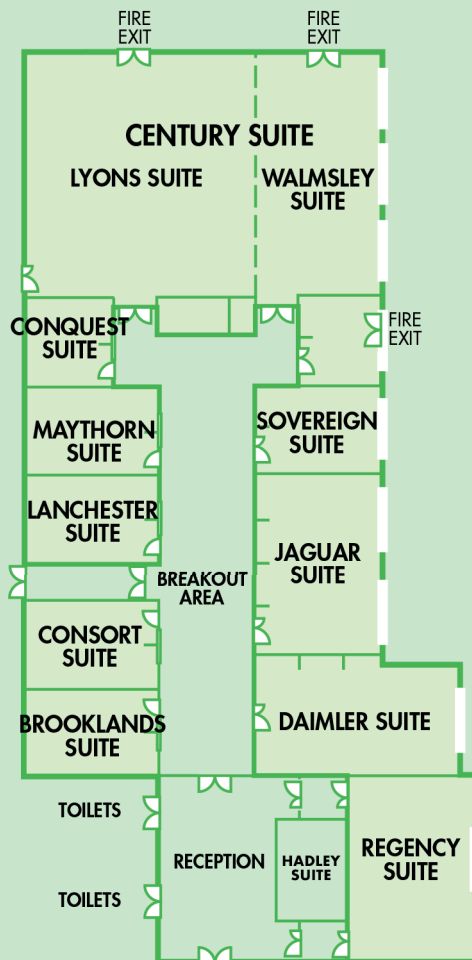

## Meetings & Events Fact Sheet

Modern, practical and in a great location, Holiday Inn Coventry M6, J2 offers flexible meeting space, comfortable bedrooms and delicious dining in our contemporary restaurant. Our meeting rooms have built in audio and visual technology for simple, fuss free meetings and events. Offering free Wifi, onsite parking and easy access to transport links we are ideally situated for your event.

 No. of bedrooms 158

 36 twin rooms available

 300 parking spaces on-site

 1 charging point

 Coventry Station (5 miles)

 Birmingham (16.4 miles)

 18 meeting rooms

 Air conditioning in all M&E rooms

 Natural daylight in some M&E rooms

	Dimensions	Theatre	Boardroom	Cabaret	Banquet
<b>Ground Level</b>	(m)				
Brooklands	4.8 x 6.75	25	12	N/A	N/A
Consort	4.8 x 6.75	25	12	N/A	N/A
Lanchester	4.8 x 6.75	25	12	N/A	N/A
Maythorn	4.8 x 6.75	25	12	N/A	N/A
Conquest	4.45 x 4.8	10	8	N/A	N/A
Regency	10.7 x 6.45	50	26	32	32
Daimler	10.7 x 6.45	N/A	26	N/A	N/A
Jaguar	10.7 x 6.45	50	26	32	32
Sovereign	4.8 x 6.45	25	12	N/A	N/A
Century (Lyons & Walmsley)	18.3 x 13.1	250	105	160	200
Lyons	11.7 x 12.8	160	N/A	64	100
Walmsley	6.5 x 14.6	90	40	40	50
Hadley	4.45 x 4.8	N/A	8	N/A	N/A
<b>Outside The Academy (Upstairs)</b>					
Meriden	7.0 x 4.5	30	16	N/A	N/A
Warwick	7.0 x 3.9	N/A	8	N/A	N/A
Thornycroft	7.0 x 3.0	10	8	N/A	N/A
Brandon	7.0 x 3.9	N/A	6	N/A	N/A
<b>Outside The Academy (Ground Floor)</b>					
Hansom Suite	11.0 x 16.0	70	28	48	56
Le Mans	4.45 x 5.05	10	8	N/A	N/A