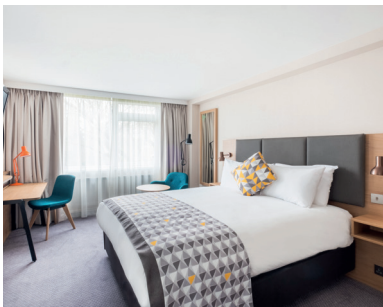

## Meetings & Events Fact Sheet

Modern, practical and in a great location, Holiday Inn Coventry M6, J2 offers flexible meeting space, comfortable bedrooms and delicious dining in our contemporary restaurant. Our meeting rooms have built in audio and visual technology for simple, fuss free meetings and events. Offering free Wifi, onsite parking and easy access to transport links we are ideally situated for your event.

 No. of bedrooms 158

 36 twin rooms available

 300 parking spaces on-site

 1 charging point

 Coventry Station (5 miles)

 Birmingham (16.4 miles)

 18 meeting rooms

 Air conditioning in all M&E rooms