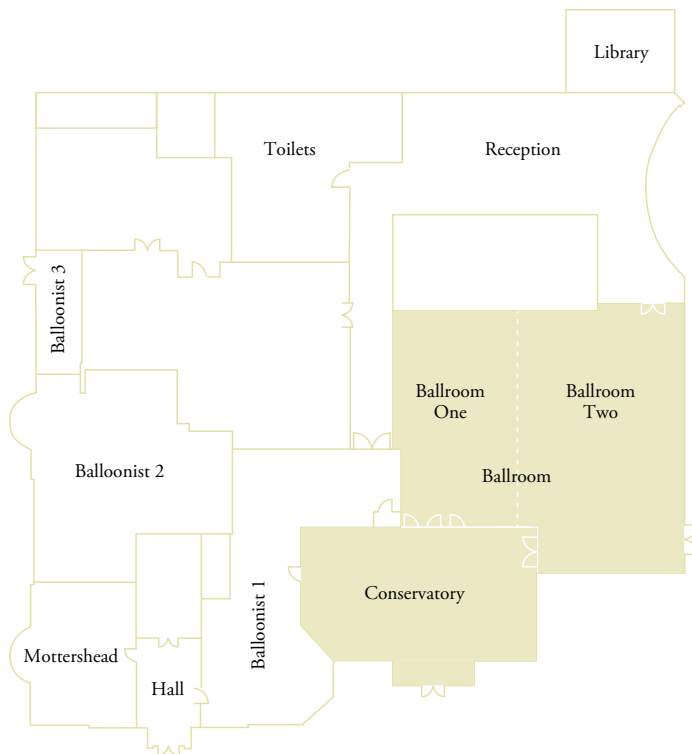

## Meetings & Events Fact Sheet

The DoubleTree by Hilton Hotel and Spa Chester is a lovingly restored 18th century Manor House situated in beautifully landscaped gardens on the outskirts of the historic City of Chester. The hotel offers 9 meeting and event spaces, ideal for conferences, weddings and functions. With complimentary on-site parking.

-  No. of bedrooms 219
-  38 twin rooms available
-  Gym
-  Pool
-  Spa
-  300 parking spaces on-site
-  2 charging points
-  Chester Station (1.7 miles)
-  Liverpool John Lennon (25 miles)  
Manchester International (32 miles)
-  9 meeting rooms
-  Air conditioning in all M&E rooms
-  Natural daylight in all M&E rooms
-  Outdoor dining capacity of 50

	Length (m)	Width (m)	Height (m)	Total Sq.m	Reception	Boardroom	Cabaret	Banquet	Theatre	Classroom
<b>Ground Floor</b>										
Abbey Suite	21	5.5	4.8	115.5	120	40	72	110	150	80
Ballroom	30.3	17	2.6	258	250	80	120	220	300	100
Ballroom 1	13	7.8	2.6	100.6	–	20	32	60	100	24
Ballroom 2	10.3	2.6	2.6	164.8	–	40	80	120	150	60
Mottershead	7.8	6.2	3.8	48.4	–	18	24	24	30	16
Balloonist 1	11	6	2.5	180	60	–	–	–	–	–
Balloonist 2	15	12	3.8	90	60	–	–	–	–	–
Balloonist 3	2.5	7	2.5	17.5	–	–	–	–	–	–
Library Room	5.8	3.6	2.1	21	–	10	–	–	–	–
<b>First Floor</b>										
Yerburgh Suite	9.2	4.8	3.3	44	–	24	24	–	30	20
Wardell Suite	7.9	5.5	2.9	43.4	–	16	16	–	30	12
Hamilton Suite	6.3	4.3	3.3	27	–	12	16	–	25	10
Potts Suite	5	4.5	3.2	22.5	–	8	8	–	10	–

## Ground Floor