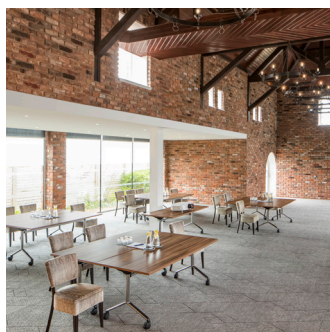

## Meetings & Events Fact Sheet

The DoubleTree by Hilton Hotel and Spa Chester is a lovingly restored 18th century Manor House situated in beautifully landscaped gardens on the outskirts of the historic City of Chester. The hotel offers 9 meeting and event spaces, ideal for conferences, weddings and functions. With complimentary on-site parking.