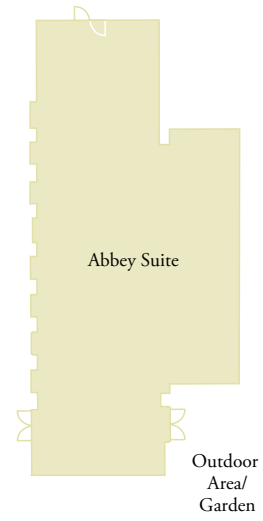

## Meetings & Events Fact Sheet

The DoubleTree by Hilton Hotel and Spa Chester is a lovingly restored 18th century Manor House situated in beautifully landscaped gardens on the outskirts of the historic City of Chester. The hotel offers 9 meeting and event spaces, ideal for conferences, weddings and functions. With complimentary on-site parking.

-  No. of bedrooms 219
-  38 twin rooms available
-  Gym
-  Pool
-  Spa
-  300 parking spaces on-site
-  2 charging points
-  Chester Station (1.7 miles)
-  Liverpool John Lennon (25 miles)  
Manchester International (32 miles)
-  9 meeting rooms
-  Air conditioning in all M&E rooms
-  Natural daylight in all M&E rooms
-  Outdoor dining capacity of 50

	Length (m)	Width (m)	Height (m)	Total Sq.m	Reception	Boardroom	Cabaret	Banquet	Theatre	Classroom
<b>Ground Floor</b>										
Abbey Suite	21	5.5	4.8	115.5	120	40	72	110	150	80
Ballroom	30.3	17	2.6	258	250	80	120	220	300	100
Ballroom 1	13	7.8	2.6	100.6	–	20	32	60	100	24
Ballroom 2	10.3	2.6	2.6	164.8	–	40	80	120	150	60
Mottershead	7.8	6.2	3.8	48.4	–	18	24	24	30	16
Balloonist 1	11	6	2.5	180	60	–	–	–	–	–
Balloonist 2	15	12	3.8	90	60	–	–	–	–	–
Balloonist 3	2.5	7	2.5	17.5	–	–	–	–	–	–
Library Room	5.8	3.6	2.1	21	–	10	–	–	–	–
<b>First Floor</b>										
Yerburgh Suite	9.2	4.8	3.3	44	–	24	24	–	30	20
Wardell Suite	7.9	5.5	2.9	43.4	–	16	16	–	30	12
Hamilton Suite	6.3	4.3	3.3	27	–	12	16	–	25	10
Potts Suite	5	4.5	3.2	22.5	–	8	8	–	10	–

## First Floor