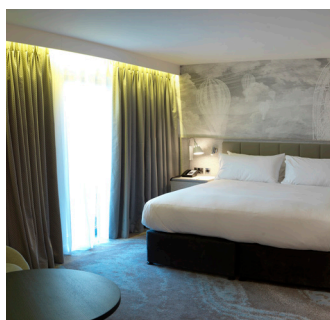

## Meetings & Events Fact Sheet

The DoubleTree by Hilton Hotel and Spa Chester is a lovingly restored 18th century Manor House situated in beautifully landscaped gardens on the outskirts of the historic City of Chester. The hotel offers 9 meeting and event spaces, ideal for conferences, weddings and functions. With complimentary on-site parking.

-  No. of bedrooms 219
-  38 twin rooms available
-  Gym
-  Pool
-  Spa
-  300 parking spaces on-site
-  2 charging points
-  Chester Station (1.7 miles)
-  Liverpool John Lennon (25 miles)  
Manchester International (32 miles)
-  9 meeting rooms
-  Air conditioning in all M&E rooms
-  Natural daylight in all M&E rooms
-  Outdoor dining capacity of 50