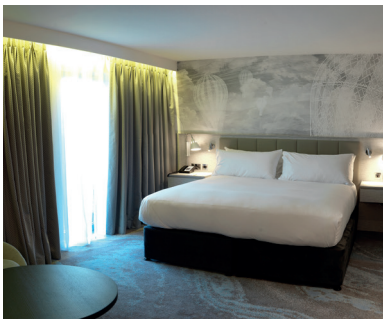

DoubleTree by Hilton Hotel & Spa Chester Meetings & Events Fact Sheet

The DoubleTree by Hilton Hotel and Spa Chester is a lovingly restored 18th century Manor House situated in beautifully landscaped gardens on the outskirts of the historic City of Chester. The hotel offers 9 meeting and event spaces, ideal for conferences, weddings and functions. With complimentary on-site parking.

- No. of bedrooms 219
- 38 twin rooms available
- Gym
- Pool
- Spa
- 300 parking spaces on-site
- 2 charging points
- Chester Station (1.7 miles)
- Liverpool John Lennon (25 miles)
Manchester International (32 miles)
- 9 meeting rooms
- Air conditioning in all M&E rooms
- Natural daylight in all M&E rooms
- Outdoor dining capacity of 50

	Dimensions (sq ft)	Boardroom	Cabaret	Banquet	Theatre	Reception
Ground Floor						
Abbey Suite	1,400	40	72	110	150	130
Ballroom One	1,269	20	32	60	100	60
Ballroom Two	1,800	40	80	120	150	150
The Ballroom & Conservatory	5,130	80	120	220	300	300
Mottershead	479	18	24	24	30	N/A
Library	129	8	N/A	N/A	N/A	N/A
First Floor						
Hamilton Suite	280	10	16	N/A	25	N/A
Potts Suite	289	8	8	N/A	10	N/A
Wardell Suite	480	16	16	N/A	30	30
Yerburgh Suite	510	24	24	N/A	30	N/A