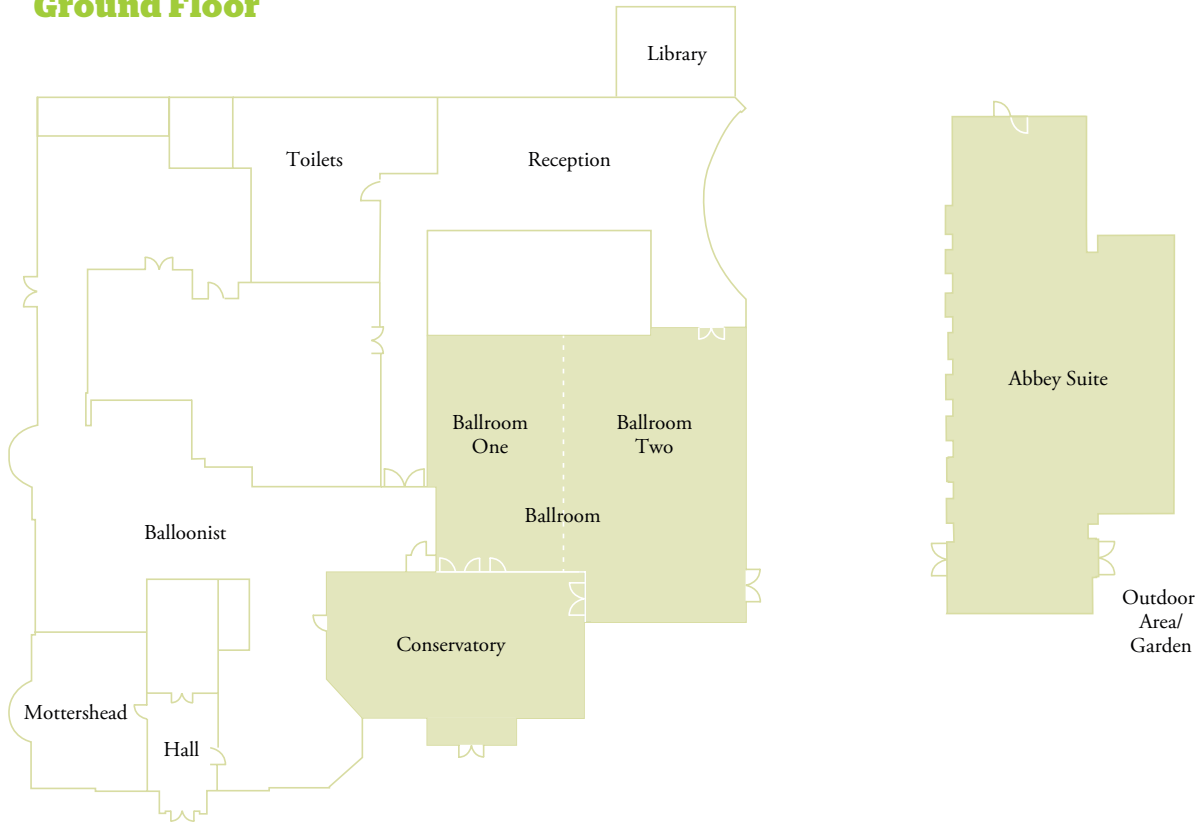

DoubleTree by Hilton Hotel & Spa Chester Meetings & Events Fact Sheet

The DoubleTree by Hilton Hotel and Spa Chester is a lovingly restored 18th century Manor House situated in beautifully landscaped gardens on the outskirts of the historic City of Chester. The hotel offers 9 meeting and event spaces, ideal for conferences, weddings and functions. With complimentary on-site parking.

- No. of bedrooms 219
- 38 twin rooms available
- Gym
- Pool
- Spa
- 300 parking spaces on-site
- 2 charging points
- Chester Station (1.7 miles)
- Liverpool John Lennon (25 miles)
Manchester International (32 miles)
- 9 meeting rooms
- Air conditioning in all M&E rooms
- Natural daylight in all M&E rooms
- Outdoor dining capacity of 50

	Dimensions (sq ft)	Boardroom	Cabaret	Banquet	Theatre	Reception
Ground Floor						
Abbey Suite	1,400	40	72	110	150	130
Ballroom One	1,269	20	32	60	100	60
Ballroom Two	1,800	40	80	120	150	150
The Ballroom & Conservatory	5,130	80	120	220	300	300
Mottershead	479	18	24	24	30	N/A
Library	129	8	N/A	N/A	N/A	N/A
First Floor						
Hamilton Suite	280	10	16	N/A	25	N/A
Potts Suite	289	8	8	N/A	10	N/A
Wardell Suite	480	16	16	N/A	30	30
Yerburgh Suite	510	24	24	N/A	30	N/A

Ground Floor

First Floor