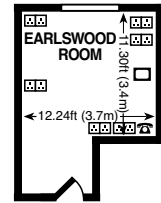

 12 meeting
rooms

 Air conditioning in
all M&E rooms

 Outdoor dining
capacity of 54

ROOMS

	Dimensions (LxW) (m)	Classroom	Theatre	Boardroom	Cabaret	Reception
De Limesi	22 x 7.8	100	200	80	80	150
De Limesi 1	14 x 7.8	60	100	40	56	80
De Limesi 2	8 x 7.8	20	50	18	24	40
De Limesi Foyer	N/A	N/A	N/A	N/A	N/A	N/A
Princes	7.5 x 6.8	20	40	18	21	50
Modern	10.7 x 5.1	18	20	18	N/A	30
Homer	9.7 x 3.9	20	30	20	N/A	20
Boardroom	8.5 x 4.2	N/A	N/A	17	N/A	N/A
Blossomfield	5.4 x 5	10	16	10	N/A	10
Alderbrook	5.2 x 5	8	10	8	N/A	10
Drury	3.7 x 3.4	N/A	N/A	6	N/A	N/A
Earlswood	3.7 x 3.4	N/A	N/A	6	N/A	N/A
Fulford	3.7 x 3.4	N/A	N/A	6	N/A	N/A
Greswolde	3.7 x 3.4	N/A	N/A	6	N/A	N/A

FLOOR PLAN

De Limesi

De Limesi 1 & 2 combined

Ground Floor

First Floor

First Floor

First Floor

First Floor

First Floor

Ground Floor

Key

- Single 13 amp socket
- Double 13 amp socket
- Telephone point
- TV aerial
- ISDN socket
- 3 Phase electricity supply
- Microphone point
- Dimmer
- Moveable partition