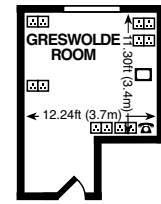

 12 meeting
rooms

 Air conditioning in
all M&E rooms

 Outdoor dining
capacity of 54

ROOMS

	Dimensions (LxW) (m)	Classroom	Theatre	Boardroom	Cabaret	Reception
De Limesi	22 x 7.8	100	200	80	80	150
De Limesi 1	14 x 7.8	60	100	40	56	80
De Limesi 2	8 x 7.8	20	50	18	24	40
De Limesi Foyer	N/A	N/A	N/A	N/A	N/A	N/A
Princes	7.5 x 6.8	20	40	18	21	50
Modern	10.7 x 5.1	18	20	18	N/A	30
Homer	9.7 x 3.9	20	30	20	N/A	20
Boardroom	8.5 x 4.2	N/A	N/A	17	N/A	N/A
Blossomfield	5.4 x 5	10	16	10	N/A	10
Alderbrook	5.2 x 5	8	10	8	N/A	10
Drury	3.7 x 3.4	N/A	N/A	6	N/A	N/A
Earlswood	3.7 x 3.4	N/A	N/A	6	N/A	N/A
Fulford	3.7 x 3.4	N/A	N/A	6	N/A	N/A
Greswolde	3.7 x 3.4	N/A	N/A	6	N/A	N/A

FLOOR PLAN

De Limesi

De Limesi 1 & 2 combined

Ground Floor

First Floor

First Floor

First Floor

First Floor

First Floor

Ground Floor

Key

- Single 13 amp socket
- Double 13 amp socket
- Telephone point
- TV aerial
- ISDN socket
- 3 Phase electricity supply
- Microphone point
- Dimmer
- Moveable partition