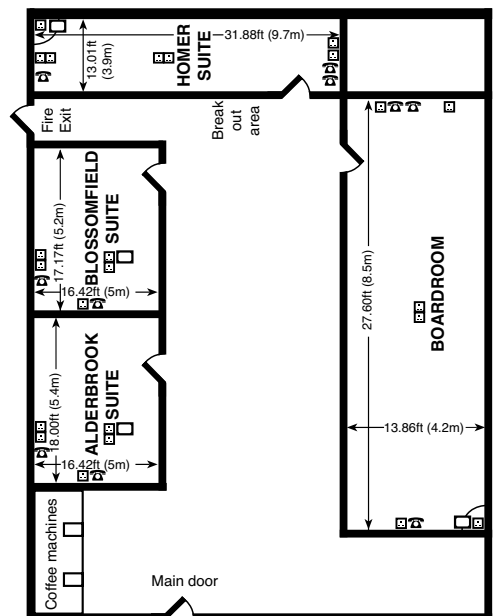

 No. of bedrooms
120

 27 twin rooms
available

 Gym

 Pool

 184 parking
spaces on-site

 3 charging
points

 Solihull Station
(0.6 miles)

 Birmingham Airport
(5.7 miles)

 12 meeting
rooms

 Air conditioning in
all M&E rooms

 Outdoor dining
capacity of 54

ROOMS

	Dimensions (LxW) (m)	Classroom	Theatre	Boardroom	Cabaret	Reception
De Limesi	22 x 7.8	100	200	80	80	150
De Limesi 1	14 x 7.8	60	100	40	56	80
De Limesi 2	8 x 7.8	20	50	18	24	40
De Limesi Foyer	N/A	N/A	N/A	N/A	N/A	N/A
Princes	7.5 x 6.8	20	40	18	21	50
Modern	10.7 x 5.1	18	20	18	N/A	30
Homer	9.7 x 3.9	20	30	20	N/A	20
Boardroom	8.5 x 4.2	N/A	N/A	17	N/A	N/A
Blossomfield	5.4 x 5	10	16	10	N/A	10
Alderbrook	5.2 x 5	8	10	8	N/A	10
Drury	3.7 x 3.4	N/A	N/A	6	N/A	N/A
Earlswood	3.7 x 3.4	N/A	N/A	6	N/A	N/A
Fulford	3.7 x 3.4	N/A	N/A	6	N/A	N/A
Greswolde	3.7 x 3.4	N/A	N/A	6	N/A	N/A

FLOOR PLAN

De Limesi

De Limesi 1 & 2 combined

Ground Floor

First Floor

First Floor

First Floor

First Floor

First Floor

Ground Floor

Key

- Single 13 amp socket
- Double 13 amp socket
- Telephone point
- TV aerial
- ISDN socket
- 3 Phase electricity supply
- Microphone point
- Dimmer
- Moveable partition