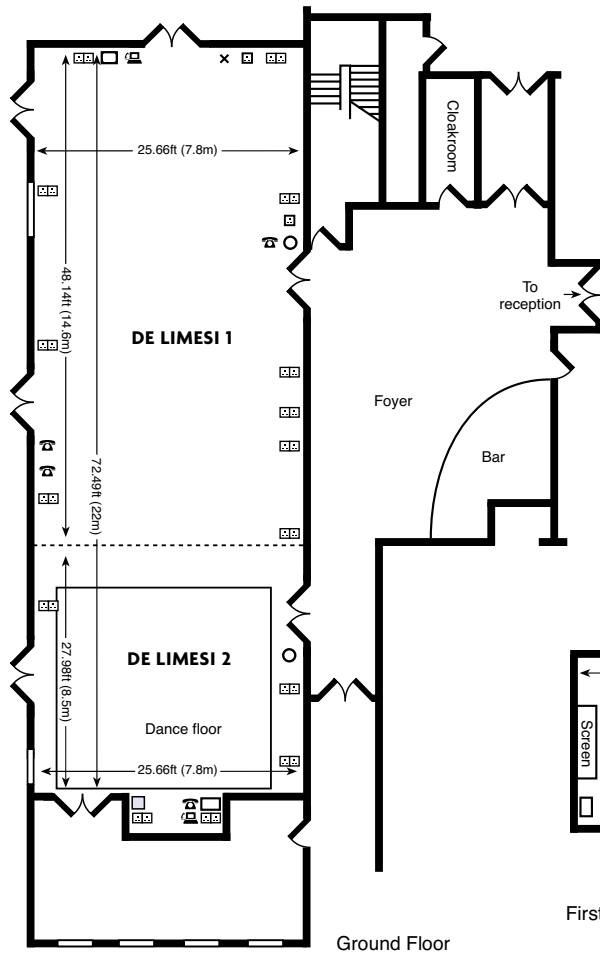

 No. of bedrooms
120

 27 twin rooms
available

 Gym

 Pool

 184 parking
spaces on-site

 3 charging
points

 Solihull Station
(0.6 miles)

 Birmingham Airport
(5.7 miles)

 12 meeting
rooms

 Air conditioning in
all M&E rooms

 Outdoor dining
capacity of 54

ROOMS

	Dimensions (LxW) (m)	Classroom	Theatre	Boardroom	Cabaret	Reception
De Limesi	22 x 7.8	100	200	80	80	150
De Limesi 1	14 x 7.8	60	100	40	56	80
De Limesi 2	8 x 7.8	20	50	18	24	40
De Limesi Foyer	N/A	N/A	N/A	N/A	N/A	N/A
Princes	7.5 x 6.8	20	40	18	21	50
Modern	10.7 x 5.1	18	20	18	N/A	30
Homer	9.7 x 3.9	20	30	20	N/A	20
Boardroom	8.5 x 4.2	N/A	N/A	17	N/A	N/A
Blossomfield	5.4 x 5	10	16	10	N/A	10
Alderbrook	5.2 x 5	8	10	8	N/A	10
Drury	3.7 x 3.4	N/A	N/A	6	N/A	N/A
Earlswood	3.7 x 3.4	N/A	N/A	6	N/A	N/A
Fulford	3.7 x 3.4	N/A	N/A	6	N/A	N/A
Greswolde	3.7 x 3.4	N/A	N/A	6	N/A	N/A

FLOOR PLAN

De Limesi

De Limesi 1 & 2 combined

Ground Floor

First Floor

First Floor

First Floor

First Floor

First Floor

Ground Floor

Key

- Single 13 amp socket
- Double 13 amp socket
- Telephone point
- TV aerial
- ISDN socket
- 3 Phase electricity supply
- Microphone point
- Dimmer
- Moveable partition