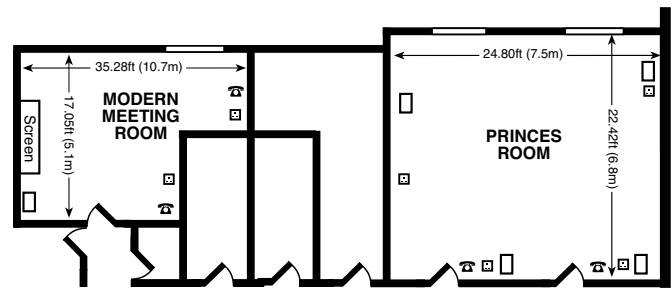

 12 meeting
rooms

 Air conditioning in
all M&E rooms

 Outdoor dining
capacity of 54

ROOMS

	Dimensions (LxW) (m)	Classroom	Theatre	Boardroom	Cabaret	Reception
De Limesi	22 x 7.8	100	200	80	80	150
De Limesi 1	14 x 7.8	60	100	40	56	80
De Limesi 2	8 x 7.8	20	50	18	24	40
De Limesi Foyer	N/A	N/A	N/A	N/A	N/A	N/A
Princes	7.5 x 6.8	20	40	18	21	50
Modern	10.7 x 5.1	18	20	18	N/A	30
Homer	9.7 x 3.9	20	30	20	N/A	20
Boardroom	8.5 x 4.2	N/A	N/A	17	N/A	N/A
Blossomfield	5.4 x 5	10	16	10	N/A	10
Alderbrook	5.2 x 5	8	10	8	N/A	10
Drury	3.7 x 3.4	N/A	N/A	6	N/A	N/A
Earlswood	3.7 x 3.4	N/A	N/A	6	N/A	N/A
Fulford	3.7 x 3.4	N/A	N/A	6	N/A	N/A
Greswolde	3.7 x 3.4	N/A	N/A	6	N/A	N/A

FLOOR PLAN

De Limesi

De Limesi 1 & 2 combined

Ground Floor

First Floor

First Floor

First Floor

First Floor

First Floor

Ground Floor

Key

- Single 13 amp socket
- Double 13 amp socket
- Telephone point
- TV aerial
- ISDN socket
- 3 Phase electricity supply
- Microphone point
- Dimmer
- Moveable partition