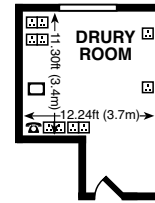

 12 meeting
rooms

 Air conditioning in
all M&E rooms

 Outdoor dining
capacity of 54

ROOMS

	Dimensions (LxW) (m)	Classroom	Theatre	Boardroom	Cabaret	Reception
De Limesi	22 x 7.8	100	200	80	80	150
De Limesi 1	14 x 7.8	60	100	40	56	80
De Limesi 2	8 x 7.8	20	50	18	24	40
De Limesi Foyer	N/A	N/A	N/A	N/A	N/A	N/A
Princes	7.5 x 6.8	20	40	18	21	50
Modern	10.7 x 5.1	18	20	18	N/A	30
Homer	9.7 x 3.9	20	30	20	N/A	20
Boardroom	8.5 x 4.2	N/A	N/A	17	N/A	N/A
Blossomfield	5.4 x 5	10	16	10	N/A	10
Alderbrook	5.2 x 5	8	10	8	N/A	10
Drury	3.7 x 3.4	N/A	N/A	6	N/A	N/A
Earlswood	3.7 x 3.4	N/A	N/A	6	N/A	N/A
Fulford	3.7 x 3.4	N/A	N/A	6	N/A	N/A
Greswolde	3.7 x 3.4	N/A	N/A	6	N/A	N/A

FLOOR PLAN

De Limesi

De Limesi 1 & 2 combined

Ground Floor

First Floor

First Floor

First Floor

First Floor

First Floor

Ground Floor

Key

- Single 13 amp socket
- Double 13 amp socket
- Telephone point
- TV aerial
- ISDN socket
- 3 Phase electricity supply
- Microphone point
- Dimmer
- Moveable partition