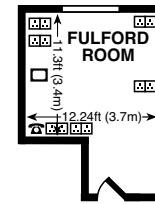

 12 meeting
rooms

 Air conditioning in
all M&E rooms

 Outdoor dining
capacity of 54

ROOMS

	Dimensions (LxW) (m)	Classroom	Theatre	Boardroom	Cabaret	Reception
De Limesi	22 x 7.8	100	200	80	80	150
De Limesi 1	14 x 7.8	60	100	40	56	80
De Limesi 2	8 x 7.8	20	50	18	24	40
De Limesi Foyer	N/A	N/A	N/A	N/A	N/A	N/A
Princes	7.5 x 6.8	20	40	18	21	50
Modern	10.7 x 5.1	18	20	18	N/A	30
Homer	9.7 x 3.9	20	30	20	N/A	20
Boardroom	8.5 x 4.2	N/A	N/A	17	N/A	N/A
Blossomfield	5.4 x 5	10	16	10	N/A	10
Alderbrook	5.2 x 5	8	10	8	N/A	10
Drury	3.7 x 3.4	N/A	N/A	6	N/A	N/A
Earlswood	3.7 x 3.4	N/A	N/A	6	N/A	N/A
Fulford	3.7 x 3.4	N/A	N/A	6	N/A	N/A
Greswolde	3.7 x 3.4	N/A	N/A	6	N/A	N/A

FLOOR PLAN

De Limesi

De Limesi 1 & 2 combined

Ground Floor

First Floor

First Floor

First Floor

First Floor

First Floor

Ground Floor

Key

- Single 13 amp socket
- Double 13 amp socket
- Telephone point
- TV aerial
- ISDN socket
- 3 Phase electricity supply
- Microphone point
- Dimmer
- Moveable partition