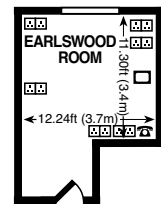

 12 meeting
rooms

 Air conditioning in
all M&E rooms

 Outdoor dining
capacity of 54

ROOMS

	Dimensions (LxW) (m)	Classroom	Theatre	Boardroom	Cabaret	Reception
De Limesi	22 x 7.8	100	200	80	80	100
De Limesi 1	14 x 7.8	60	100	40	56	80
De Limesi 2	8 x 7.8	20	50	18	24	40
De Limesi Foyer	N/A	N/A	N/A	N/A	N/A	N/A
Princes	7.5 x 6.8	20	40	18	21	50
Modern	10.7 x 5.1	18	20	18	N/A	30
Homer	9.7 x 3.9	20	30	20	N/A	20
Boardroom	8.5 x 4.2	N/A	N/A	17	N/A	N/A
Blossomfield	5.4 x 5	10	16	10	N/A	10
Alderbrook	5.2 x 5	8	10	8	N/A	10
Drury	3.7 x 3.4	N/A	N/A	6	N/A	N/A
Earlwood	3.7 x 3.4	N/A	N/A	6	N/A	N/A
Fulford	3.7 x 3.4	N/A	N/A	6	N/A	N/A
Greswolde	3.7 x 3.4	N/A	N/A	6	N/A	N/A

FLOOR PLAN

De Limesi

De Limesi 1 & 2 combined

Ground Floor

First Floor

First Floor

First Floor

First Floor

First Floor

Ground Floor

Key

- Single 13 amp socket
- Double 13 amp socket
- Telephone point
- TV aerial
- ISDN socket
- 3 Phase electricity supply
- Microphone point
- Dimmer
- Moveable partition