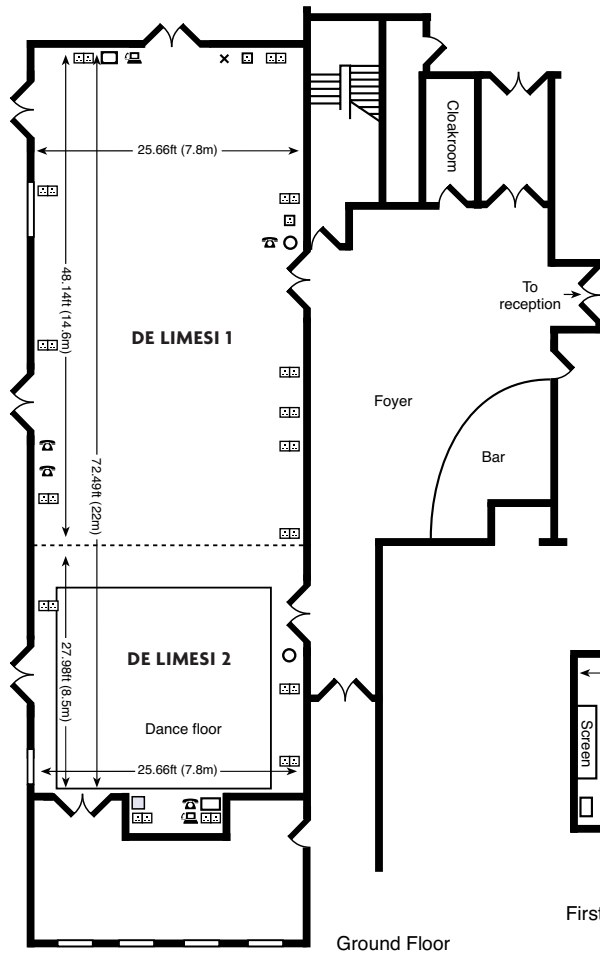

 No. of bedrooms
120

 27 twin rooms
available

 Gym

 Pool

 184 parking
spaces on-site

 3 charging
points

 Solihull Station
(0.6 miles)

 Birmingham Airport
(5.7 miles)

 12 meeting
rooms

 Air conditioning in
all M&E rooms

 Outdoor dining
capacity of 54

ROOMS

	Dimensions (LxW) (m)	Classroom	Theatre	Boardroom	Cabaret	Reception
De Limesi	22 x 7.8	100	200	80	80	100
De Limesi 1	14 x 7.8	60	100	40	56	80
De Limesi 2	8 x 7.8	20	50	18	24	40
De Limesi Foyer	N/A	N/A	N/A	N/A	N/A	N/A
Princes	7.5 x 6.8	20	40	18	21	50
Modern	10.7 x 5.1	18	20	18	N/A	30
Homer	9.7 x 3.9	20	30	20	N/A	20
Boardroom	8.5 x 4.2	N/A	N/A	17	N/A	N/A
Blossomfield	5.4 x 5	10	16	10	N/A	10
Alderbrook	5.2 x 5	8	10	8	N/A	10
Drury	3.7 x 3.4	N/A	N/A	6	N/A	N/A
Earlwood	3.7 x 3.4	N/A	N/A	6	N/A	N/A
Fulford	3.7 x 3.4	N/A	N/A	6	N/A	N/A
Greswolde	3.7 x 3.4	N/A	N/A	6	N/A	N/A

FLOOR PLAN

De Limesi

De Limesi 1 & 2 combined

Ground Floor

First Floor

First Floor

First Floor

First Floor

First Floor

Ground Floor

Key

- Single 13 amp socket
- Double 13 amp socket
- Telephone point
- TV aerial
- ISDN socket
- 3 Phase electricity supply
- Microphone point
- Dimmer
- Moveable partition