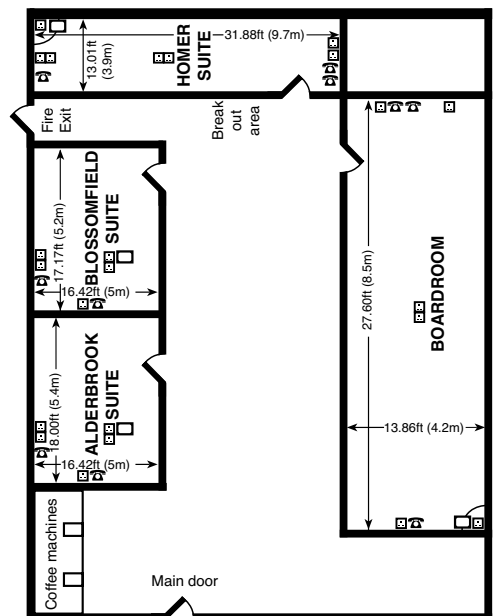

 No. of bedrooms
120

 27 twin rooms
available

 Gym

 Pool

 184 parking
spaces on-site

 3 charging
points

 Solihull Station
(0.6 miles)

 Birmingham Airport
(5.7 miles)

 12 meeting
rooms

 Air conditioning in
all M&E rooms

 Outdoor dining
capacity of 54

ROOMS

	Dimensions (LxW) (m)	Classroom	Theatre	Boardroom	Cabaret	Reception
De Limesi	22 x 7.8	100	200	80	80	100
De Limesi 1	14 x 7.8	60	100	40	56	80
De Limesi 2	8 x 7.8	20	50	18	24	40
De Limesi Foyer	N/A	N/A	N/A	N/A	N/A	N/A
Princes	7.5 x 6.8	20	40	18	21	50
Modern	10.7 x 5.1	18	20	18	N/A	30
Homer	9.7 x 3.9	20	30	20	N/A	20
Boardroom	8.5 x 4.2	N/A	N/A	17	N/A	N/A
Blossomfield	5.4 x 5	10	16	10	N/A	10
Alderbrook	5.2 x 5	8	10	8	N/A	10
Drury	3.7 x 3.4	N/A	N/A	6	N/A	N/A
Earlwood	3.7 x 3.4	N/A	N/A	6	N/A	N/A
Fulford	3.7 x 3.4	N/A	N/A	6	N/A	N/A
Greswolde	3.7 x 3.4	N/A	N/A	6	N/A	N/A

FLOOR PLAN

De Limesi

De Limesi 1 & 2 combined

Ground Floor

First Floor

First Floor

First Floor

First Floor

First Floor

Ground Floor

Key

- Single 13 amp socket
- Double 13 amp socket
- Telephone point
- TV aerial
- ISDN socket
- 3 Phase electricity supply
- Microphone point
- Dimmer
- Moveable partition