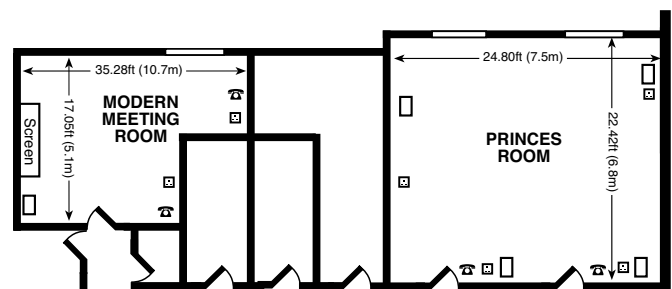

 12 meeting
rooms

 Air conditioning in
all M&E rooms

 Outdoor dining
capacity of 54

ROOMS

	Dimensions (LxW) (m)	Classroom	Theatre	Boardroom	Cabaret	Reception
De Limesi	22 x 7.8	100	200	80	80	100
De Limesi 1	14 x 7.8	60	100	40	56	80
De Limesi 2	8 x 7.8	20	50	18	24	40
De Limesi Foyer	N/A	N/A	N/A	N/A	N/A	N/A
Princes	7.5 x 6.8	20	40	18	21	50
Modern	10.7 x 5.1	18	20	18	N/A	30
Homer	9.7 x 3.9	20	30	20	N/A	20
Boardroom	8.5 x 4.2	N/A	N/A	17	N/A	N/A
Blossomfield	5.4 x 5	10	16	10	N/A	10
Alderbrook	5.2 x 5	8	10	8	N/A	10
Drury	3.7 x 3.4	N/A	N/A	6	N/A	N/A
Earlwood	3.7 x 3.4	N/A	N/A	6	N/A	N/A
Fulford	3.7 x 3.4	N/A	N/A	6	N/A	N/A
Greswolde	3.7 x 3.4	N/A	N/A	6	N/A	N/A

FLOOR PLAN

De Limesi

De Limesi 1 & 2 combined

Ground Floor

First Floor

First Floor

First Floor

First Floor

First Floor

Ground Floor

Key

- Single 13 amp socket
- Double 13 amp socket
- Telephone point
- TV aerial
- ISDN socket
- 3 Phase electricity supply
- Microphone point
- Dimmer
- Moveable partition