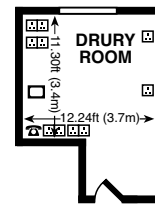

 12 meeting
rooms

 Air conditioning in
all M&E rooms

 Outdoor dining
capacity of 54

ROOMS

	Dimensions (LxW) (m)	Classroom	Theatre	Boardroom	Cabaret	Reception
De Limesi	22 x 7.8	100	200	80	80	100
De Limesi 1	14 x 7.8	60	100	40	56	80
De Limesi 2	8 x 7.8	20	50	18	24	40
De Limesi Foyer	N/A	N/A	N/A	N/A	N/A	N/A
Princes	7.5 x 6.8	20	40	18	21	50
Modern	10.7 x 5.1	18	20	18	N/A	30
Homer	9.7 x 3.9	20	30	20	N/A	20
Boardroom	8.5 x 4.2	N/A	N/A	17	N/A	N/A
Blossomfield	5.4 x 5	10	16	10	N/A	10
Alderbrook	5.2 x 5	8	10	8	N/A	10
Drury	3.7 x 3.4	N/A	N/A	6	N/A	N/A
Earlwood	3.7 x 3.4	N/A	N/A	6	N/A	N/A
Fulford	3.7 x 3.4	N/A	N/A	6	N/A	N/A
Greswolde	3.7 x 3.4	N/A	N/A	6	N/A	N/A

FLOOR PLAN

De Limesi

De Limesi 1 & 2 combined

Ground Floor

First Floor

First Floor

First Floor

First Floor

First Floor

Ground Floor

Key

- Single 13 amp socket
- Double 13 amp socket
- Telephone point
- TV aerial
- ISDN socket
- 3 Phase electricity supply
- Microphone point
- Dimmer
- Moveable partition