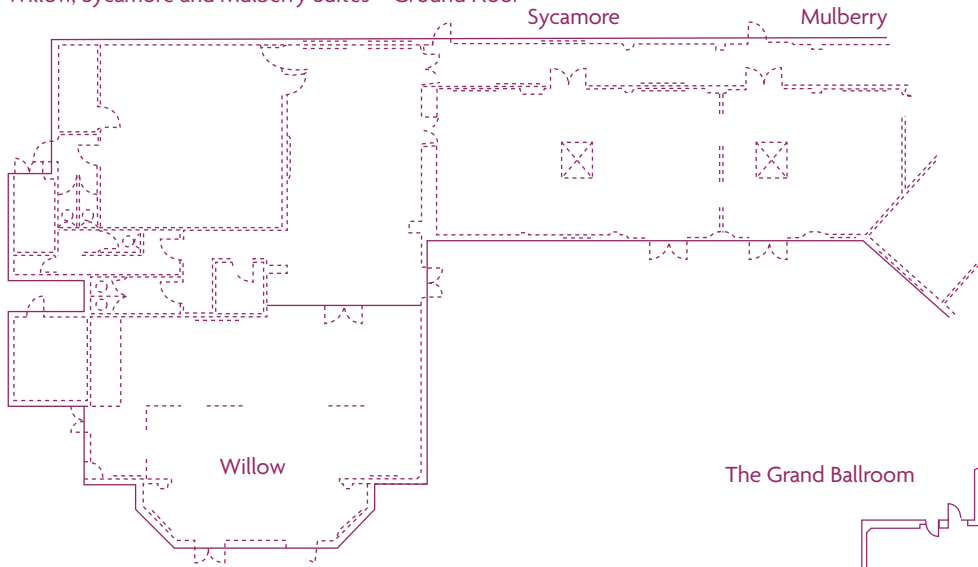

CROWNE PLAZA FELBRIDGE - GATWICK

Meetings & Events Fact Sheet

Crowne Plaza Felbridge-Gatwick is conveniently located on the A22, just a few miles from the M25 and just a 15 minute drive to London Gatwick Airport. The hotel specialises in meetings and events with 8 spaces suitable for any size conference, meeting or event for up to 500 delegates.

-  No. of bedrooms 116
-  40 twin rooms available
-  Pool
-  Gym
-  Spa
-  ClickShare technology
-  200 complimentary parking spaces on-site
-  2 charging points
-  East Grinstead Station (1.4 miles)
-  London Gatwick (7.8 miles)
-  8 meeting rooms
-  Air conditioning in all M&E rooms
-  Natural daylight in all M&E rooms
-  Outdoor dining capacity of 50

ROOMS

	Dimensions (LxW) (m)	Classroom	Theatre	Boardroom	Cabaret	Reception
The Grand Ballroom	N/A	200	400	40	160	500
Ballroom 2	N/A	70	150	50	72	200
Ballroom 3	N/A	80	250	30	90	250
Willow Suite	N/A	20	60	36	40	100
Sycamore Suite	N/A	16	40	26	30	75
Mulberry Suite	N/A	12	20	16	16	30
Sycamore & Mulberry	N/A	28	80	40	56	100
Birch Suite	N/A	N/A	N/A	12	N/A	N/A
Chestnut Suite	N/A	N/A	N/A	8	N/A	N/A
Maple Suite	N/A	N/A	N/A	8	N/A	N/A

FLOOR PLAN

The Willow, Sycamore and Mulberry Suites – Ground Floor

The Chestnut and Maple Suite – First Floor